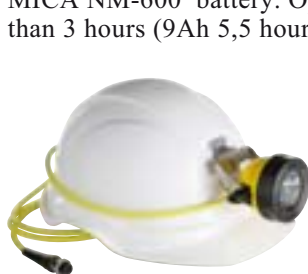

MICA HL-100