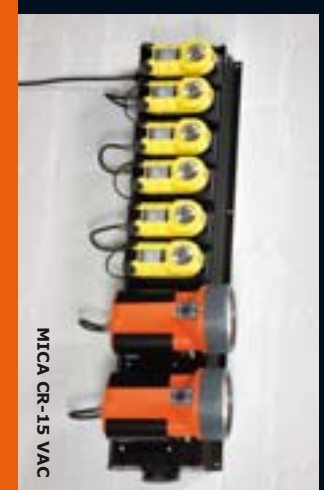

MICA Fast Chargers for ML Lamps

Intelligent MICA MLC fast chargers will recharge a depleted battery in less than three hours. MLC can be fed either directly from 12...24VDC vehicle battery or from the mains 85...265VAC using a MICA IL-2 AC/DC adapter. MICA MLC-VAC may be connected directly to the mains. The tight locking clip will keep the lamp firmly in the charger. The MICA MLC charger ensure the lamp is kept ready for use and will not overcharge the battery. You can install up to ten MLC chargers into the CR-15 charger holder rack. With the compact MICA CR-track charger installation is quick and hassle-free!

Ask for further information about other MICA Charging systems!