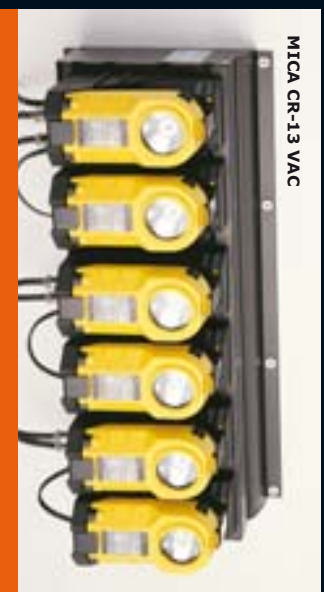

MICA Fast Chargers for ML Lamps

Intelligent MICA MLC fast chargers will recharge a depleted battery in less than three hours. MLC can be fed either directly from 12...24VDC vehicle battery or from the mains 85...265VAC using a MICA IL-2 AC/DC adapter. MICA MLC-VAC may be connected directly to the mains. The tight locking clip will keep the lamp firmly in the charger. The MICA MLC charger ensure the lamp is kept ready for use and will not overcharge the battery. You can install up to ten MLC chargers into the CR-15 charger holder rack. With the compact MICA CR-track charger installation is quick and hassle-free!

Ask for further information about other MICA Charging systems!